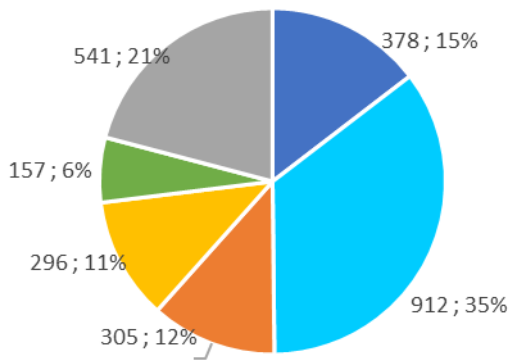

40% of the members are from Germany even though Germany only has 21% of the horses alive.

World rank events are mainly taking place outside Iceland with Germany as the main competition country. Germany also has the largest number of participating riders (35%) and participating horses (34%) in world rank events.

The source: [FEIF Facts & Figures](#).

The data clearly shows that while Iceland is the main supplier of Icelandic horses, the main consumers are countries in the rest of the world. Germany, Denmark, and Sweden alone amount to most members of FEIF, most world rank competitions, and most world rank riders and horses.

Members of FEIF associations in 2019

Registered World Ranking Events in 2019

Riders at World Ranking Events in 2019

Horses at World Ranking Events in 2019

■ IS ■ DE ■ DK ■ SE ■ NO ■ Other countries

Breeding gap and lack of horses

Most Icelandic horses are bred and born in Iceland. In 2020 though, the number of foals born outside Iceland (5,376) exceed the number born in Iceland (5,124), hence marking the increased importance of breeding on the continent.