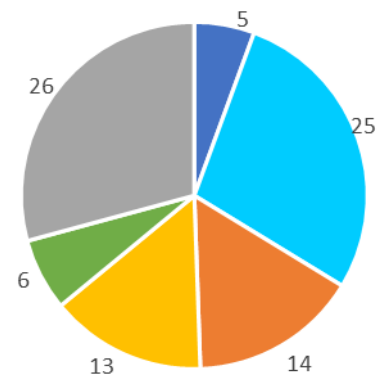

Registered World Ranking Events in 2019