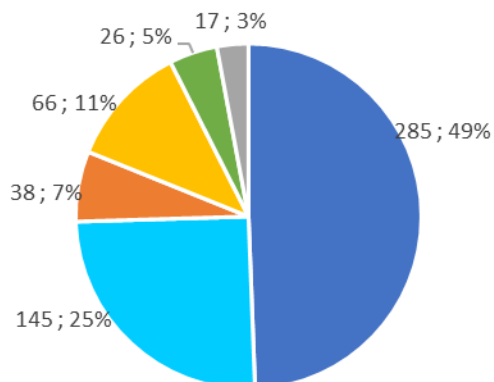

Number of fully assessed stallions in 2019