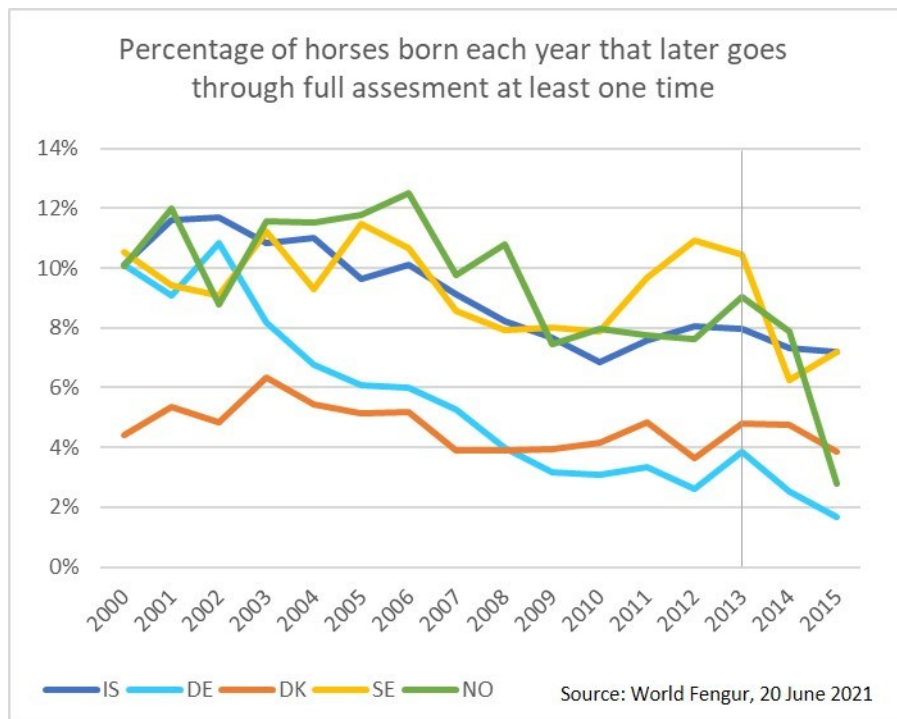

Members of FEIF associations in 2019

Registered World Ranking Events in 2019

Riders at World Ranking Events in 2019

Horses at World Ranking Events in 2019

■ IS ■ DE ■ DK ■ SE ■ NO ■ Other countries

Breeding gap and lack of horses

Most Icelandic horses are bred and born in Iceland. In 2020 though, the number of foals born outside Iceland (5,376) exceed the number born in Iceland (5,124), hence marking the increased importance of breeding on the continent.

The total of 10,500 foals in 2020 is far below the numbers in 2005 to 2012 where the total yearly breeding amounted to 14,000-17,000 foals. We are now looking at a severe shortage of horses.

The shortage has transformed into a high increase in sales prices for Icelandic horses in 2020 and 2021. Sales prices are based on observations, not statistics.

Note: Stallions born in 2000 to 2013 were at least 7 years old in 2020. If they were to be used for breeding, it's reasonable to assume that they would be fully assessed by 2020.

The percentage for Iceland, Sweden and Norway has been around 10% and declining slightly. In Denmark the percentage is around 4-5 percent in the whole period. In Germany the percentage used to be around 10% but declined and has been below 4% since 2008.