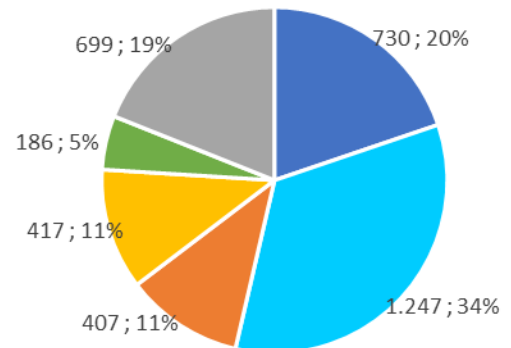

40% of the members are from Germany even though Germany only has 21% of the horses alive.

World rank events are mainly taking place outside Iceland with Germany as the main competition country. Germany also has the largest number of participating riders (35%) and participating horses (34%) in world rank events.

The source: [FEIF Facts & Figures](#).

The data clearly shows that while Iceland is the main supplier of Icelandic horses, the main consumers are countries in the rest of the world. Germany, Denmark, and Sweden alone amount to most members of FEIF, most world rank competitions, and most world rank riders and horses.

Members of FEIF associations in 2019

Registered World Ranking Events in 2019

Riders at World Ranking Events in 2019

Horses at World Ranking Events in 2019

■ IS ■ DE ■ DK ■ SE ■ NO ■ Other countries

Breeding gap and lack of horses

Most Icelandic horses are bred and born in Iceland. In 2020 though, the number of foals born outside Iceland (5,376) exceed the number born in Iceland (5,124), hence marking the increased importance of breeding on the continent.