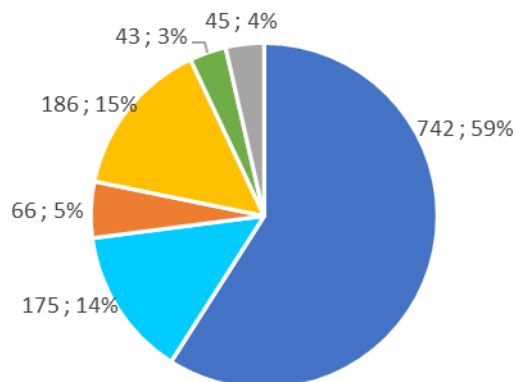

Registered horses (alive) in 2019

Foals born in 2019

66% of Icelandic horses alive are placed outside Iceland.

The breeding of Icelandic horses is split equally between Iceland and the rest of the world.

The number of stallions assessed in Iceland is equal the number in the rest of the world. The number of assessed mares is higher in Iceland than in the rest of the world.

The average number of horses assessed at each show in 2019 was 73 in Iceland, 43 in Germany, 47 in Denmark, 48 in Sweden og 25 in Norway (data from enclosure 1). In a Landsmót year, the average number of horses assessed in each show in Iceland is 105 (2018).

The source of the data is [FEIF Facts & Figures](#). Note: It is unclear whether FEIF counts one horse assessed more than one time in 2019 as one horse assessed or more horses assessed.

Number of breeding shows in 2019

Number of fully assessed stallions in 2019

Number of fully assessed mares in 2019

■ IS ■ DE ■ DK ■ SE ■ NO ■ Other countries

FEIF (International Federation of Icelandic Horse Associations) represents 22 Icelandic Horse Associations worldwide, counting 65,000 members.