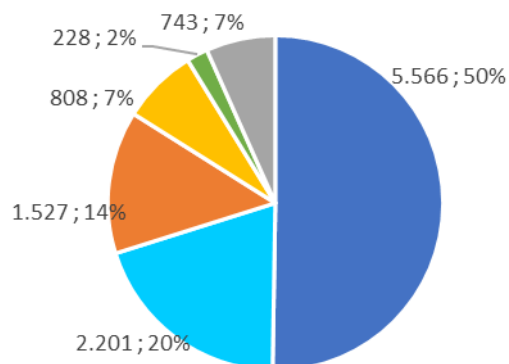

Method

The countries examined are Iceland (IS), Germany (DE), Denmark (DK), Sweden (SE) and Norway (NO) as these countries have the major part of breeding shows and have had breeding shows every year from 2000 to 2021. All data presented in this report are gathered from [World Fengur](#) and [FEIF Facts & Figures](#). The data are processed statistically and commented. This is not a thorough analysis with conclusions and recommendations. It's a presentation of facts, that will highlight the issues that should be discussed – and preferably solved – for the assessment system to work both in Iceland and on the continent.

The researcher

The research is initiated and carried out by Susanne Linnet Aagaard, who has a degree in business economics, has been a career diplomat in the Danish Foreign Service and has later worked with regional business development in Denmark. At present Susanne has a communication consultancy and [Stald Tankefuld](#), which is breeding a few Icelandic horses per year that matches what 80 percent of the market is looking for (good spirited, natural tölt, good size and great looks).

Registered horses (alive) in 2019

Foals born in 2019

66% of Icelandic horses alive are placed outside Iceland.

The breeding of Icelandic horses is split equally between Iceland and the rest of the world.