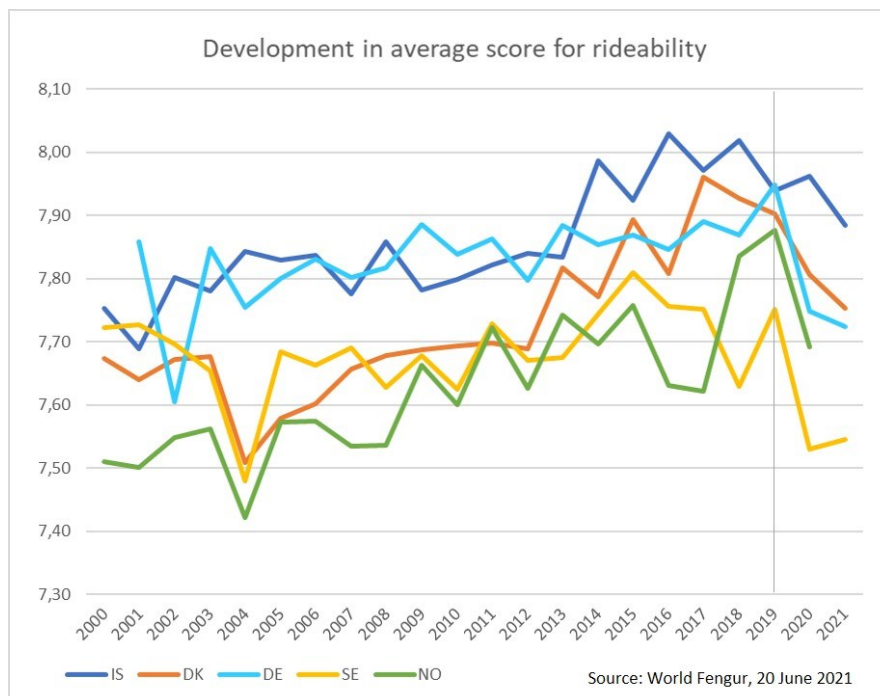

A comparison of the assessment of Icelandic horses 2000-2021

Do we have a problem?

New rules for the assessment of Icelandic horses were implemented in 2020. Since then, there has been quite a discussion about the comparability of the assessments and dissatisfaction with the assessment of rideability. This research is initiated out of curiosity. Do we have a problem with assessment of Icelandic horses? If we look at the development of the average score for rideability from 2000–2021, the answer is a clear yes.

Objective of the research

The objective of the assessment system is to improve the breeding of the Icelandic horses and have comparable assessments of horses over time and across countries. As there seem to be problems with the comparability, the objective of this research is to gather and present facts to facilitate a fact-based discussion between breeders, riders, national associations and FEIF.

Method

The countries examined are Iceland (IS), Germany (DE), Denmark (DK), Sweden (SE) and Norway (NO) as these countries have the major part of breeding shows and have had breeding shows every year from 2000 to 2021. All data presented in this report are gathered from [World Fengur](#) and [FEIF Facts & Figures](#). The data are processed statistically and commented. This is not a thorough analysis with conclusions and recommendations. It's a presentation of facts, that will highlight the issues that should be discussed – and preferably solved – for the assessment system to work both in Iceland and on the continent.