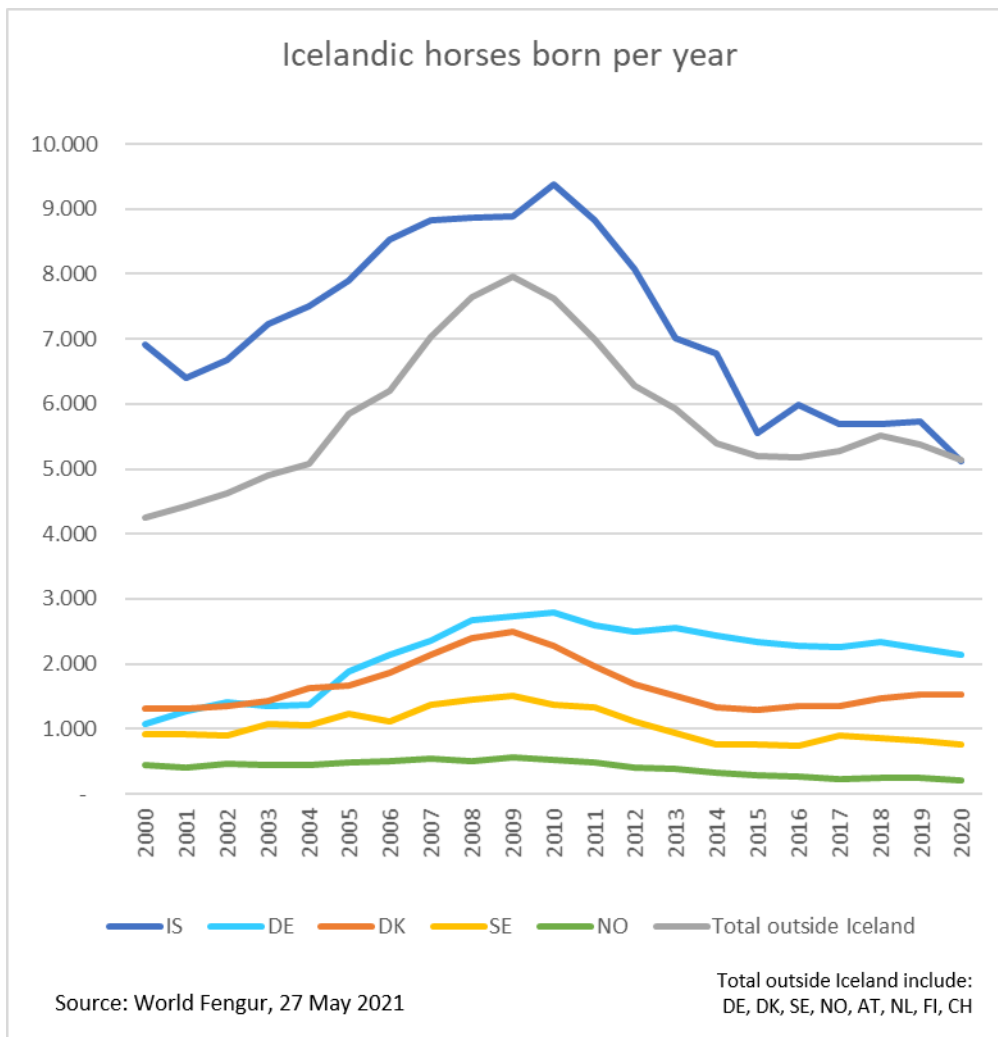

40% of the members are from Germany even though Germany only has 21% of the horses alive.

World rank events are mainly taking place outside Iceland with Germany as the main competition country. Germany also has the largest number of participating riders (35%) and participating horses (34%) in world rank events.

The source: [FEIF Facts & Figures](#).

The data clearly shows that while Iceland is the main supplier of Icelandic horses, the main consumers are countries in the rest of the world. Germany, Denmark, and Sweden alone amount to most members of FEIF, most world rank competitions, and most world rank riders and horses.

Members of FEIF associations in 2019

Registered World Ranking Events in 2019

Riders at World Ranking Events in 2019

Horses at World Ranking Events in 2019

■ IS ■ DE ■ DK ■ SE ■ NO ■ Other countries

Breeding gap and lack of horses

Most Icelandic horses are bred and born in Iceland. In 2020 though, the number of foals born outside Iceland (5,376) exceed the number born in Iceland (5,124), hence marking the increased importance of breeding on the continent.