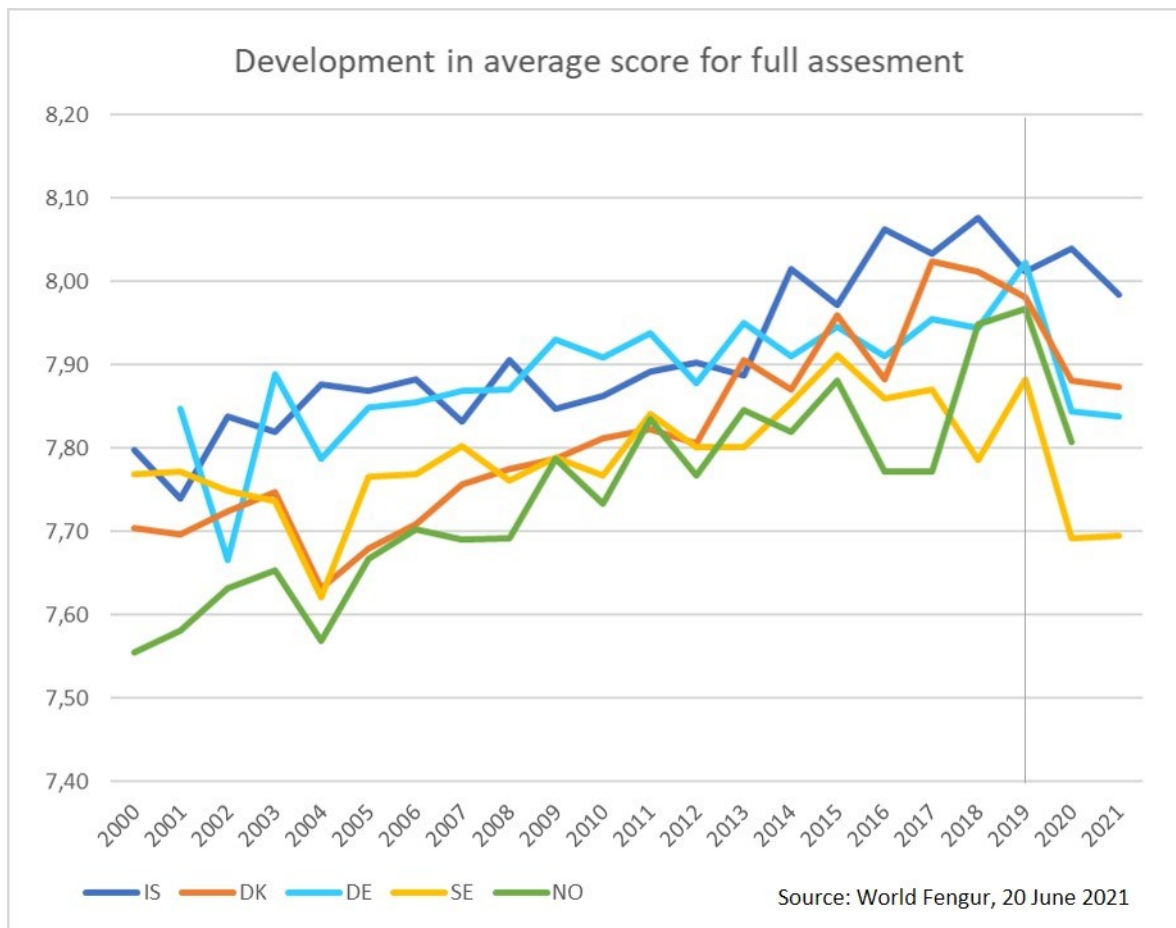

In general, the **assessments of confirmation** are quite similar between countries and in 2019 the scores for assessment of confirmation are almost the same across countries. From 2000 to 2021 there is a steady increase in the scores for confirmation. In both 2020 and 2021, though, the scores for confirmation given at breeding shows in Iceland are significantly higher than scores given in the other countries.

The **assessment of rideability** has deferred quite a lot all years from 2000 to 2021. For many years high scores were given in Iceland and Germany. In recent years the picture is more mixed, though, always with Iceland having the highest scores. As for confirmation, the scores given for rideability did not differ so much in 2019. A big change took place in 2020 and 2021 where scores stayed relatively high in Iceland and dropped significantly in the other countries. **Such change calls for scrutiny and action, as this cannot be acceptable to breeders and riders in the continent.**

As a result of the two sets of assessments, the scores for **total assessment** are significantly lower outside Iceland after 2019. This is also the case at breeding shows in Germany and Denmark, even though the pre-selection is likely to be tougher as only 4% are assessed compared to 8-10% in Iceland.