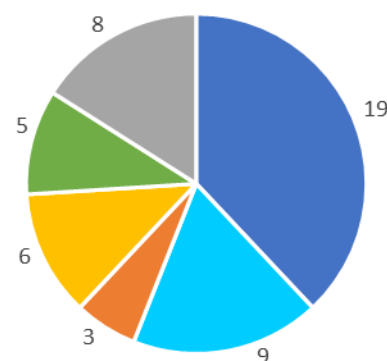

Number of breeding shows in 2019