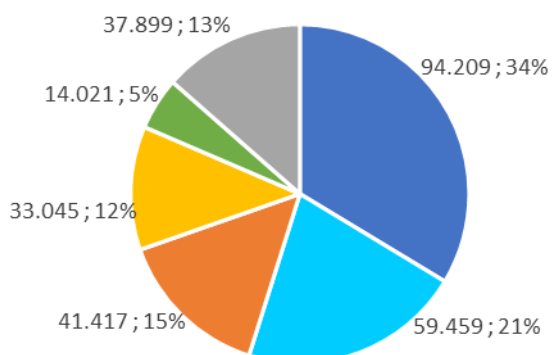

Overview

As a basis of comparison, there is an overview of number of registered horses, foals born, breeding shows and assessments on this page and the usage of the horses on the next page. Reference year is 2019, as this is the last normal year before corona.

Registered horses (alive) in 2019