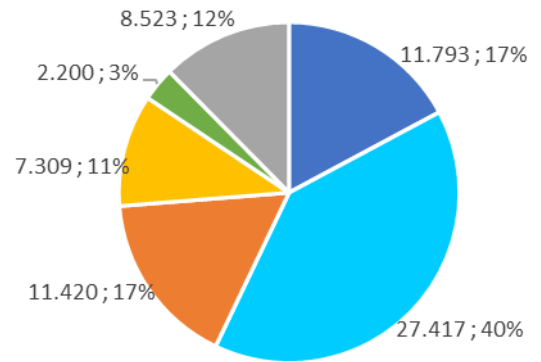

FEIF (International Federation of Icelandic Horse Associations) represents 22 Icelandic Horse Associations worldwide, counting 65,000 members.

40% of the members are from Germany even though Germany only has 21% of the horses alive.

World rank events are mainly taking place outside Iceland with Germany as the main competition country. Germany also has the largest number of participating riders (35%) and participating horses (34%) in world rank events.

The source: [FEIF Facts & Figures](#).

The data clearly shows that while Iceland is the main supplier of Icelandic horses, the main consumers are countries in the rest of the world. Germany, Denmark, and Sweden alone amount to most members of FEIF, most world rank competitions, and most world rank riders and horses.

Members of FEIF associations in 2019